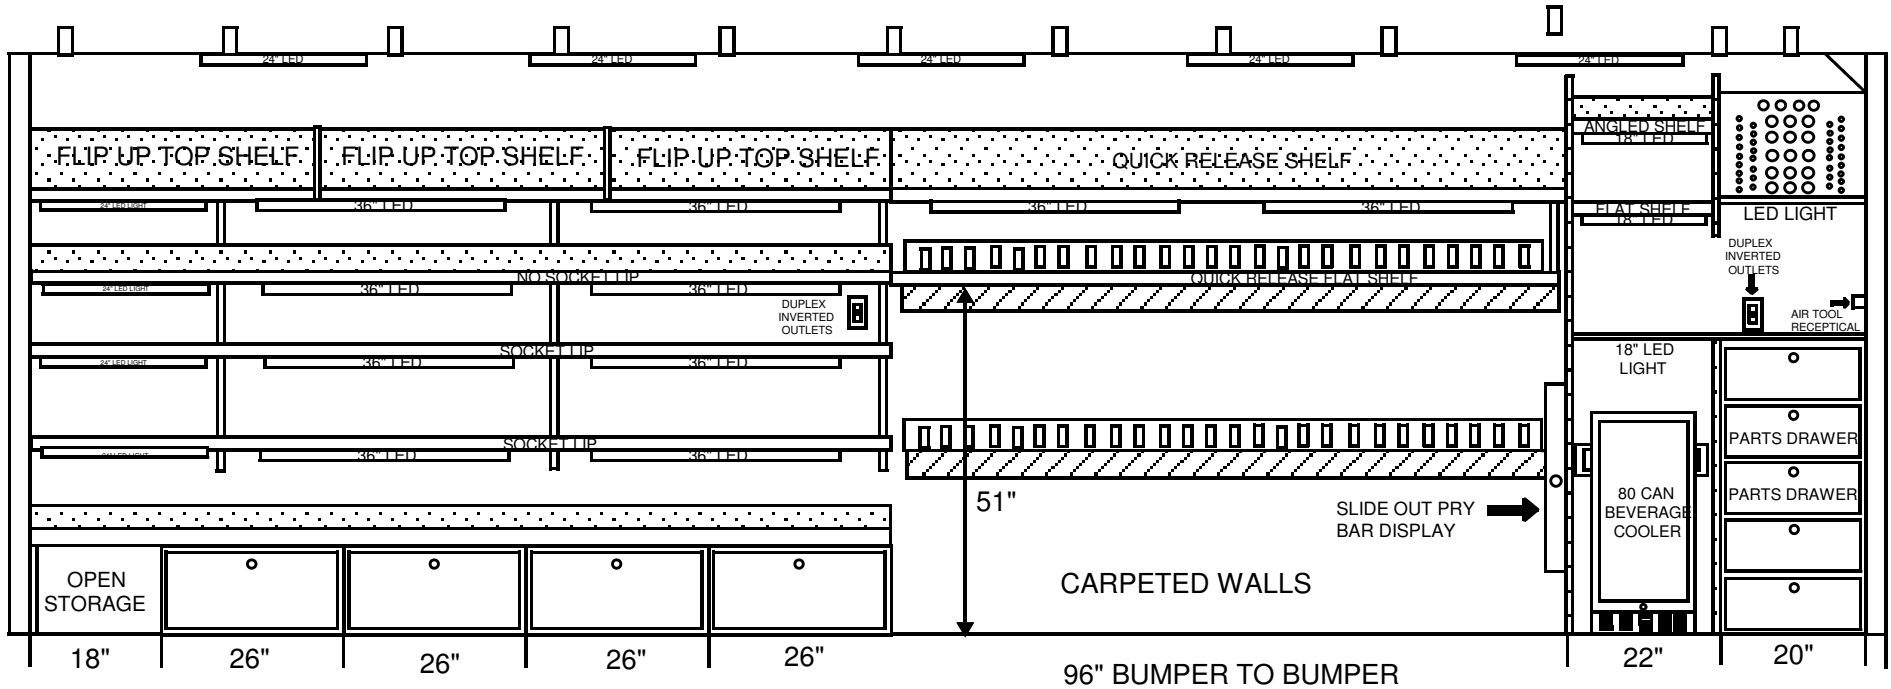

# 2017 22' FREIGHTLINER M2 DRIVERSIDE VIEW 2017 ISN EXPO

REAR

FRONT

APPROVED &  
ACCEPTED BY \_\_\_\_\_ DATE \_\_\_\_\_

<b>AMERICAN CUSTOM DESIGN VEHICLES</b>	
5045 MCNEEL INDUSTRIAL BLVD POWDER SPRINGS, GA 30127	
800-338-5734 770-439-1140 770-943-4780 FAX	